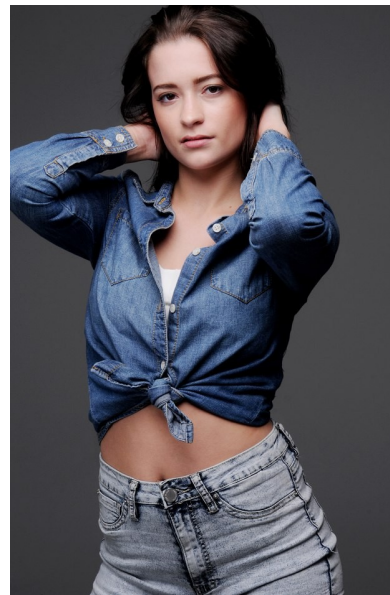

TORIE G

Height 5'6" Bust 36" Waist 27" Hips 38" Dress 4 US Shoe 7 US
Hair Dark Brown Eyes Brown

Linda Layman
agency

1831 E 71st St, Tulsa, OK 74136 Tulsa
Tel: 918-744-0888 | Email: info@lindalaymanagency.com