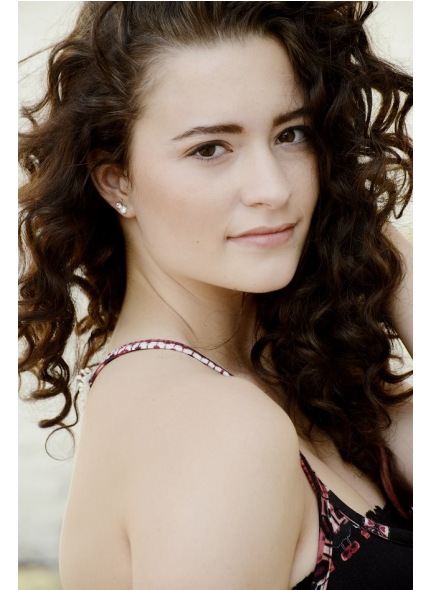

TORIE G

Height 5'6" Bust 36" Waist 27" Hips 38" Dress 4 US Shoe 7 US
Hair Dark Brown Eyes Brown

Linda Layman
agency

1831 E 71st St, Tulsa, OK 74136 Tulsa
Tel: 918-744-0888 | Email: info@lindalaymanagency.com