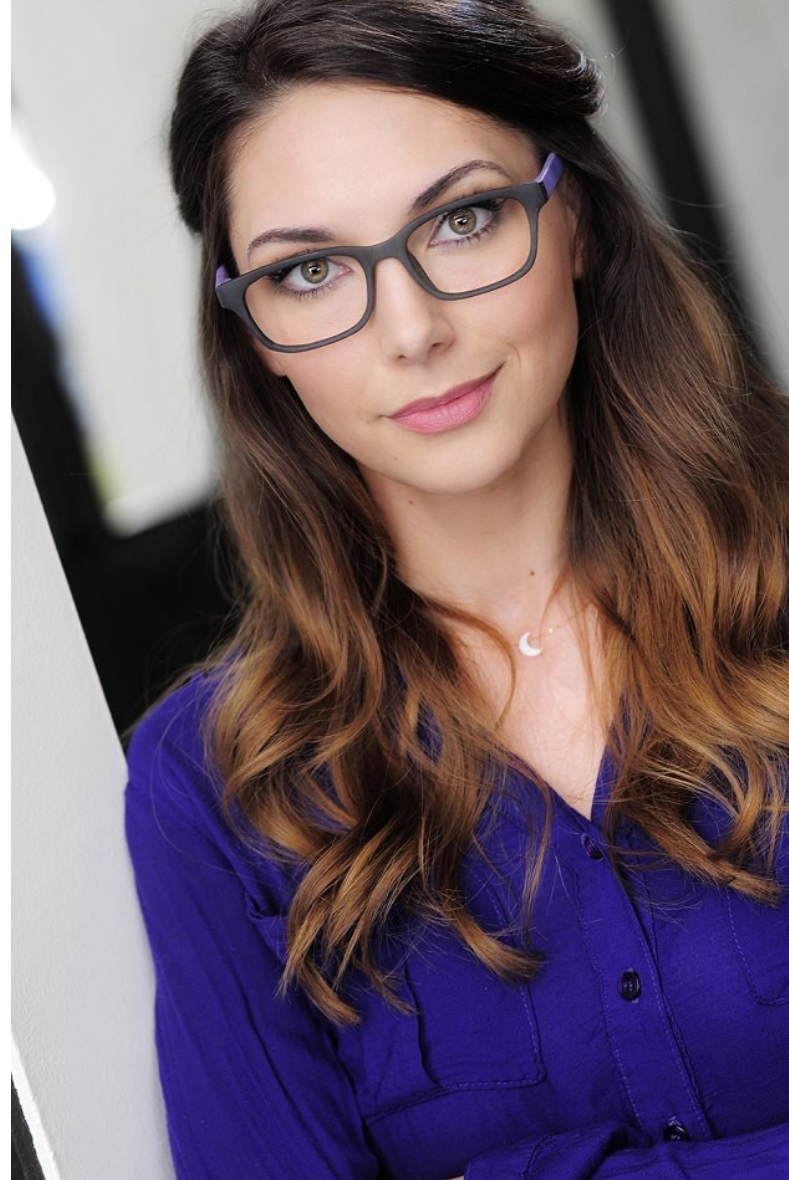

KELSEY C

Height 5'4" Bust 32" Waist 26" Hips 33" Dress 0-2 US Shoe 6 US Hair Brown Eyes Hazel

KELSEY C

Height 5'4" Bust 32" Waist 26" Hips 33" Dress 0-2 US Shoe 6 US Hair Brown Eyes Hazel

KELSEY C

Height 5'4" Bust 32" Waist 26" Hips 33" Dress 0-2 US Shoe 6 US Hair Brown Eyes Hazel