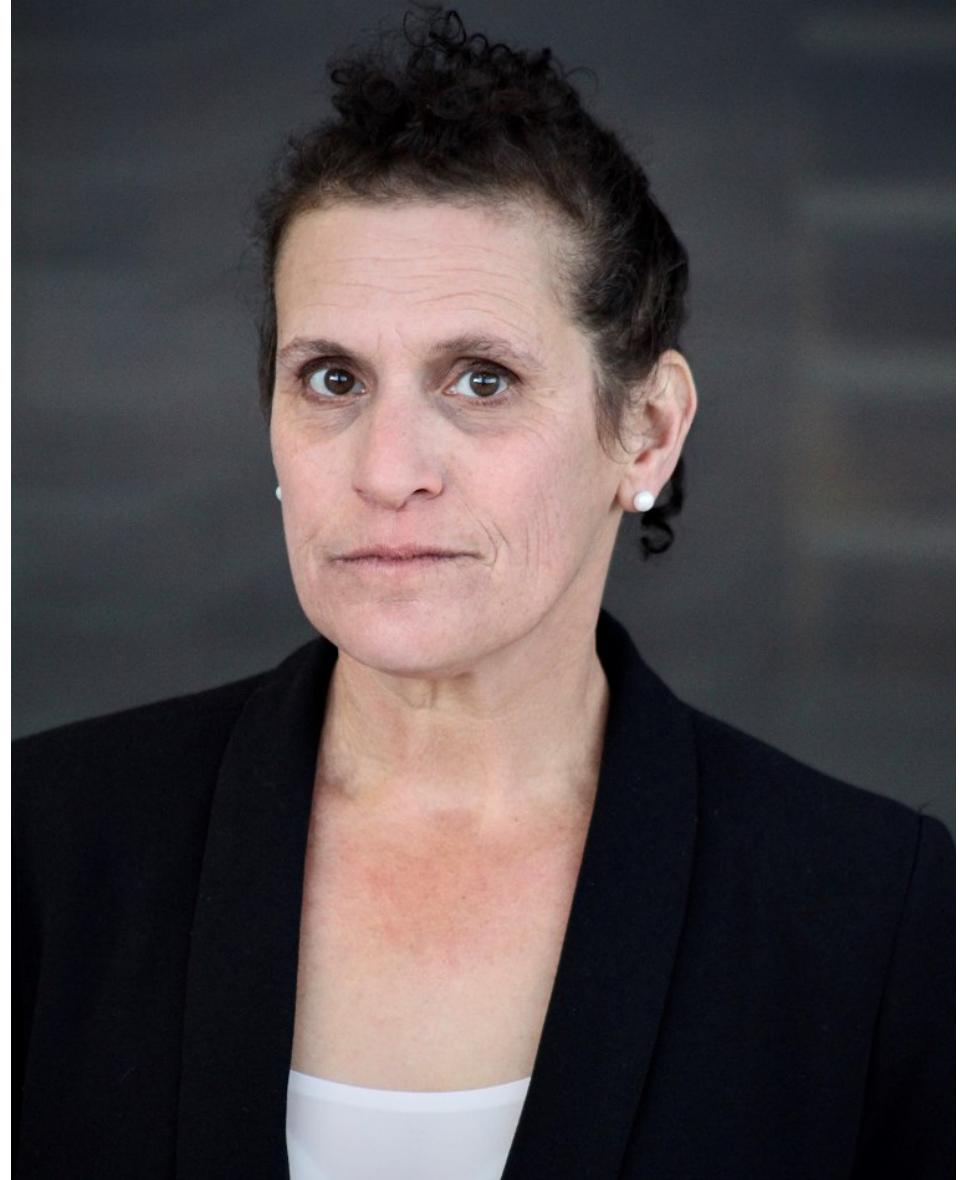

MICKEY B

Height 5'3.5" Bust 38" Waist 30" Hips 38" Dress 10 US Shoe 8 US Hair Brown Eyes Brown

MICKEY B

Height 5'3.5" Bust 38" Waist 30" Hips 38" Dress 10 US Shoe 8 US Hair Brown Eyes Brown

MICKEY B

Height 5'3.5" Bust 38" Waist 30" Hips 38" Dress 10 US Shoe 8 US Hair Brown Eyes Brown