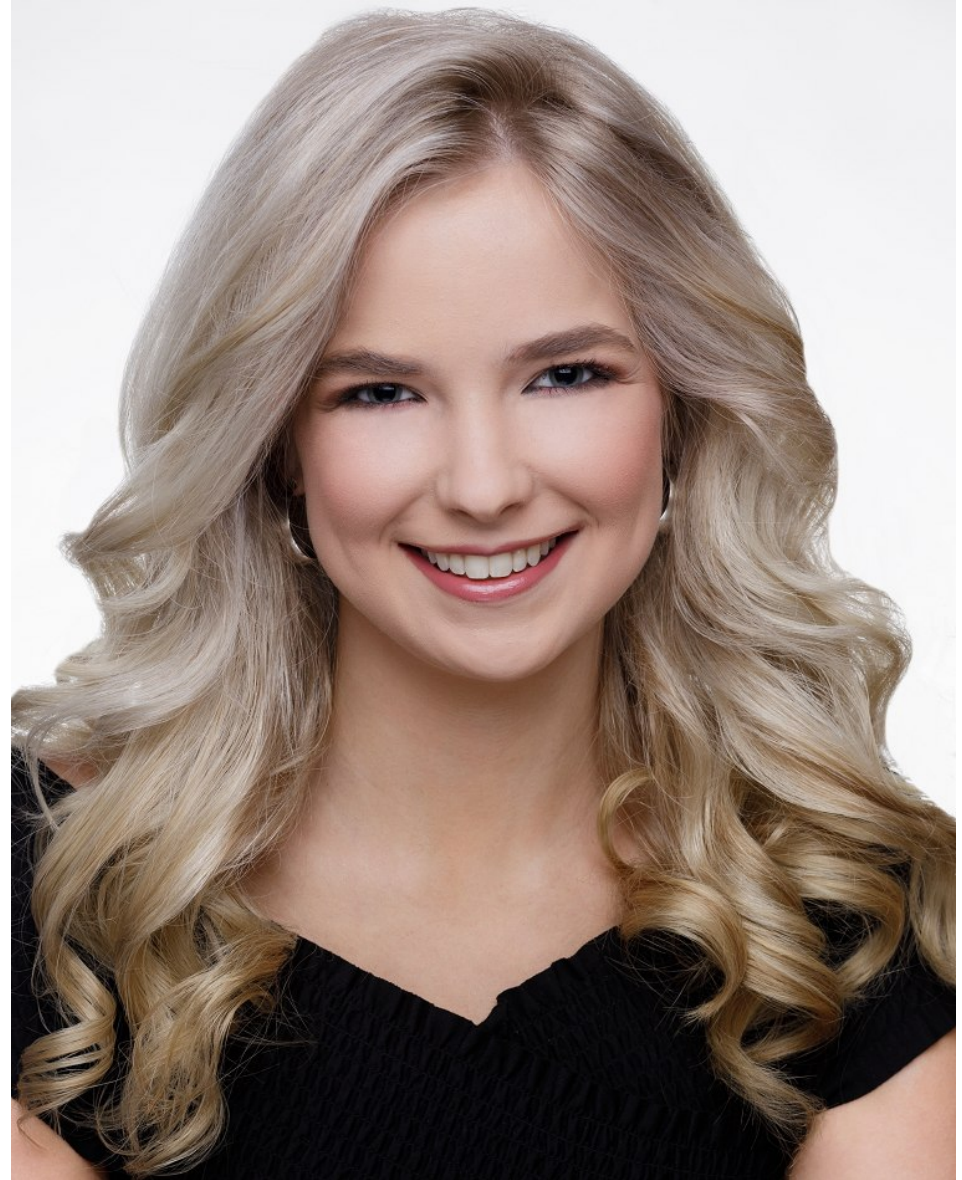

**MAGGIE S**

Height 5'8" Shoe 7.5 US Hair Blonde Eyes Green

**MAGGIE S**

Height 5'8" Shoe 7.5 US Hair Blonde Eyes Green

**MAGGIE S**

Height 5'8" Shoe 7.5 US Hair Blonde Eyes Green