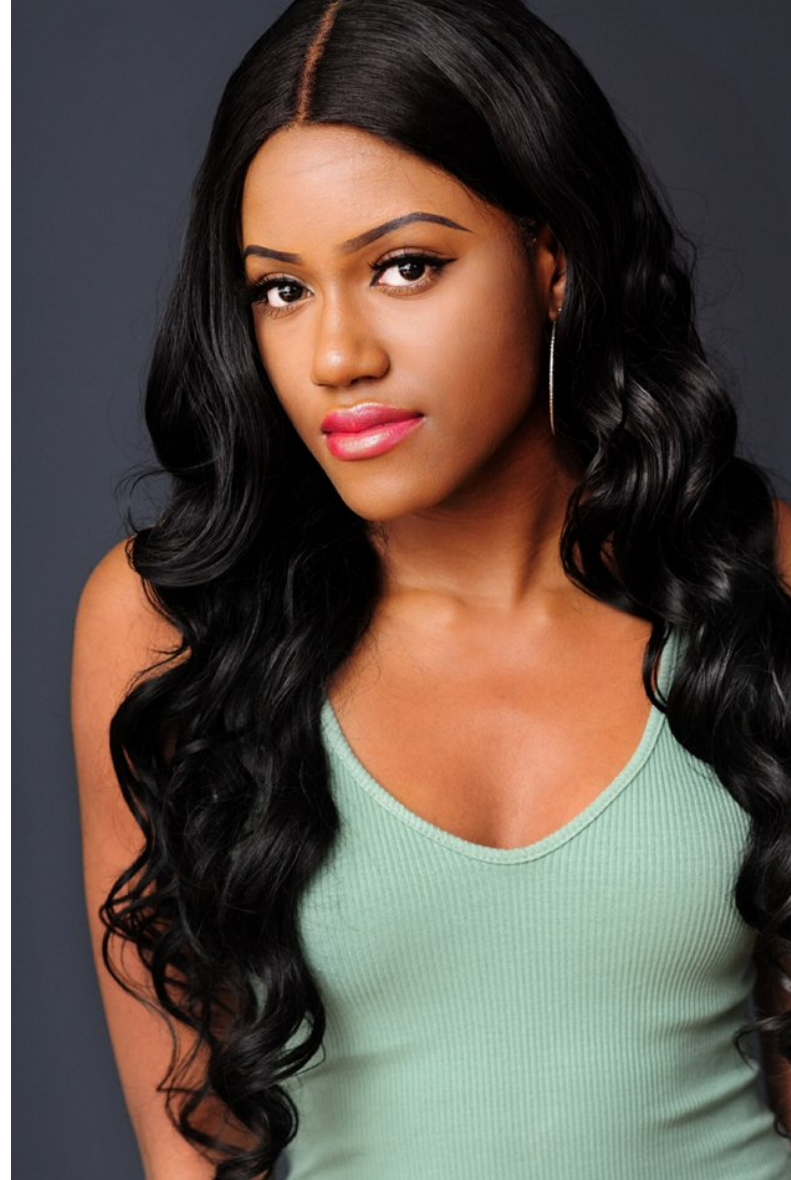

ELLIE S

Height 5'3" Bust 32" Waist 26" Hips 33" Dress 2 US Shoe 7.5 US Hair Dark Brown Eyes Brown

ELLIE S

Height 5'3" Bust 32" Waist 26" Hips 33" Dress 2 US Shoe 7.5 US Hair Dark Brown Eyes Brown

ELLIE S

Height 5'3" Bust 32" Waist 26" Hips 33" Dress 2 US Shoe 7.5 US Hair Dark Brown Eyes Brown

ELLIE S

Height 5'3" Bust 32" Waist 26" Hips 33" Dress 2 US Shoe 7.5 US Hair Dark Brown Eyes Brown