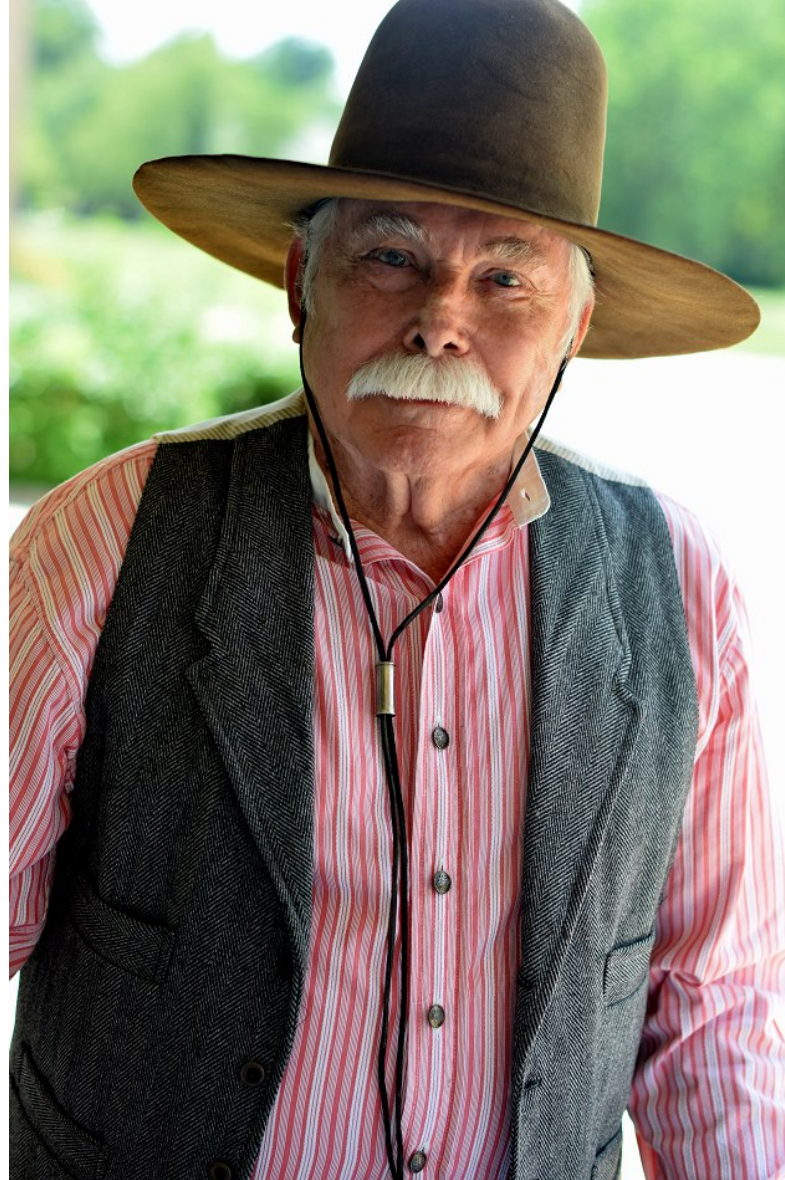

RAYMOND L

Height 5'8"   Waist 40"   Inseam 30"   Collar 18.5"   Sleeve 32"   Suit 46"   Suit Length R   Shoe 10.5 US   Hair Grey   Eyes Blue

RAYMOND L

Height 5'8"   Waist 40"   Inseam 30"   Collar 18.5"   Sleeve 32"   Suit 46"   Suit Length R   Shoe 10.5 US   Hair Grey   Eyes Blue