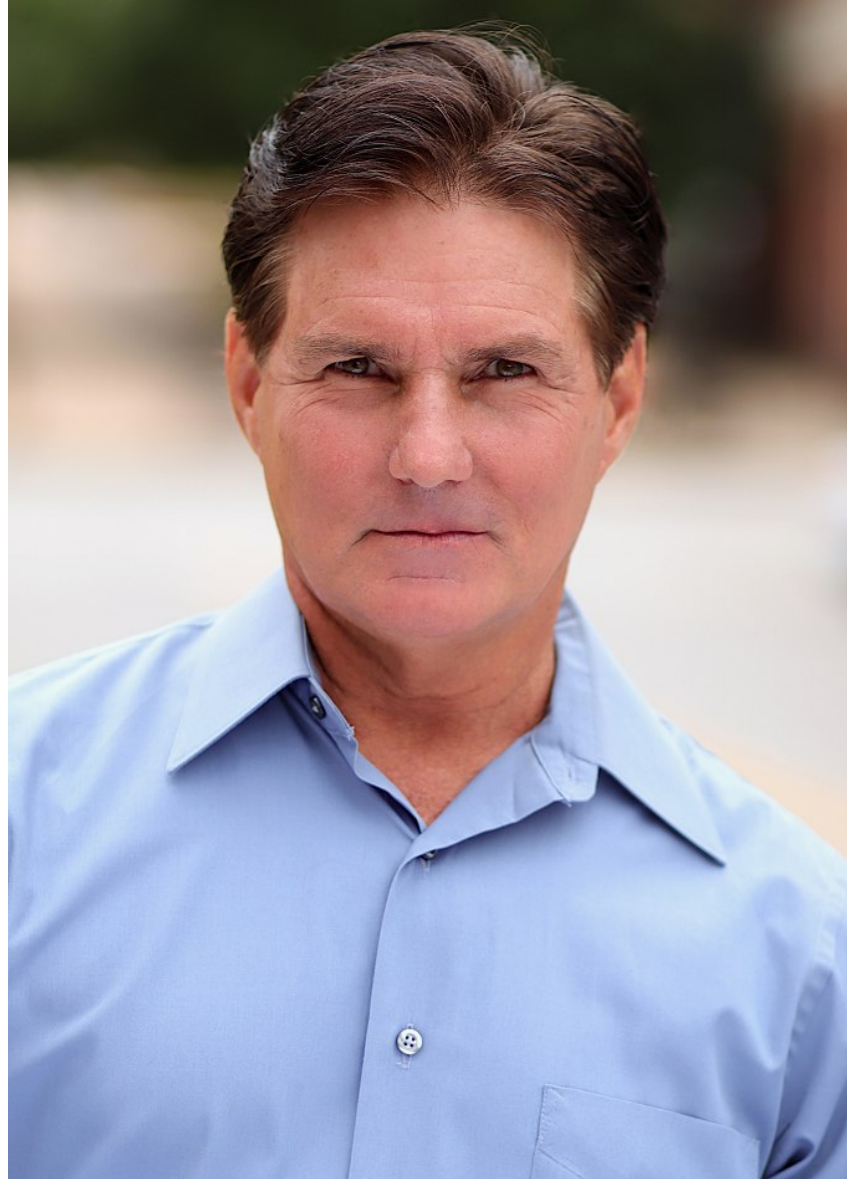

**GARY O**

Height 5'7"   Waist 32"   Inseam 30"   Collar 15.5"   Sleeve 32"   Suit 38"   Suit Length S   Shoe 8.5 US   Hair Dark Brown   Eyes Hazel

**GARY O**

Height 5'7"   Waist 32"   Inseam 30"   Collar 15.5"   Sleeve 32"   Suit 38"   Suit Length S   Shoe 8.5 US   Hair Dark Brown   Eyes Hazel