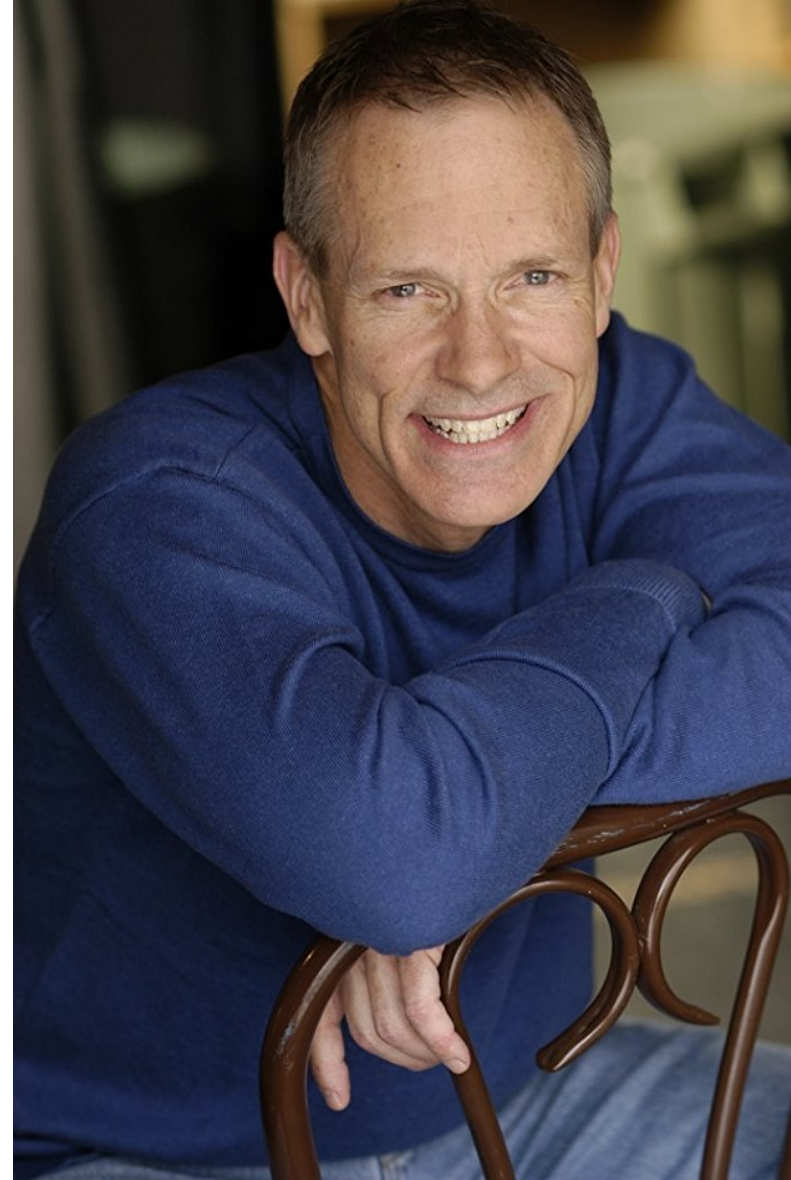

BOB B

Height 5'10" Waist 35" Inseam 32" Collar 15.5" Sleeve 33" Suit 41" Suit Length R Shoe 11 US Hair Brown Eyes Hazel

BOB B

Height 5'10" Waist 35" Inseam 32" Collar 15.5" Sleeve 33" Suit 41" Suit Length R Shoe 11 US Hair Brown Eyes Hazel