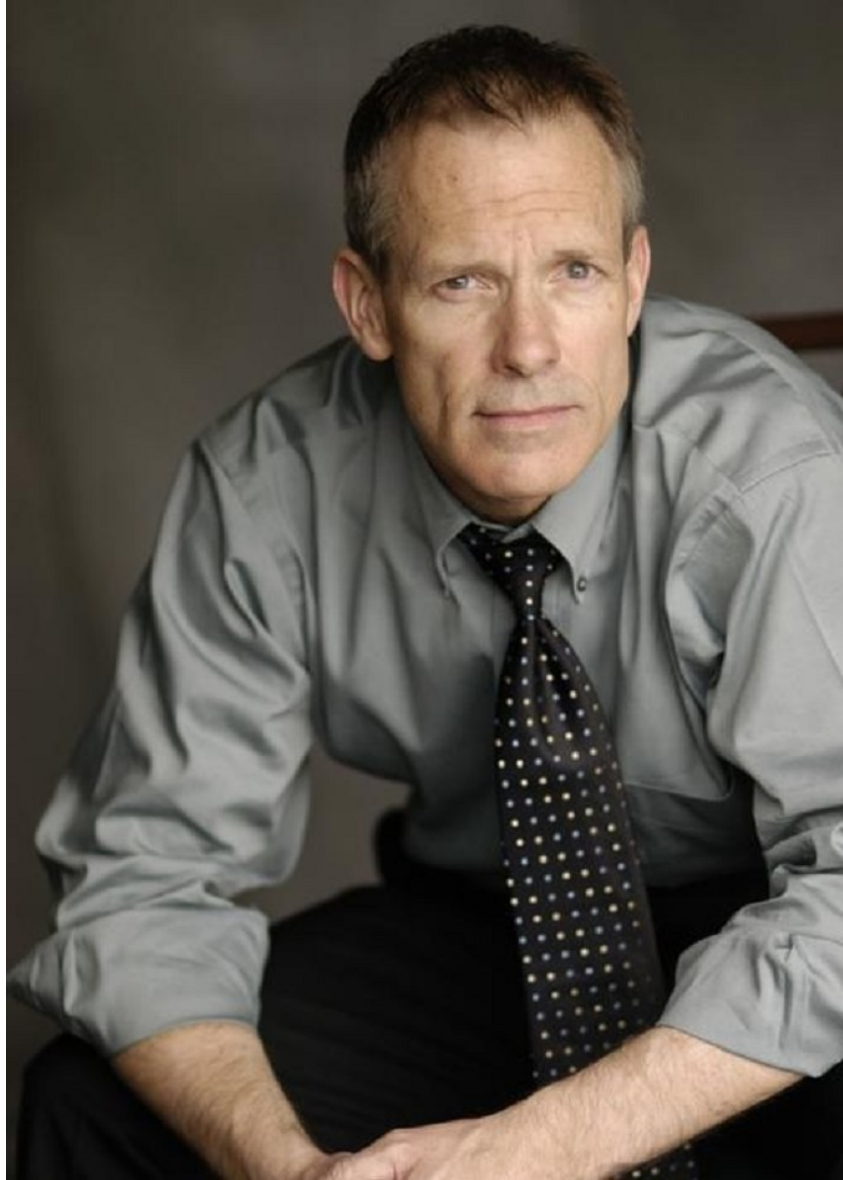

BOB B

Height 5'10" Waist 35" Inseam 32" Collar 15.5" Sleeve 33" Suit 41" Suit Length R Shoe 11 US Hair Brown Eyes Hazel

BOB B

Height 5'10" Waist 35" Inseam 32" Collar 15.5" Sleeve 33" Suit 41" Suit Length R Shoe 11 US Hair Brown Eyes Hazel