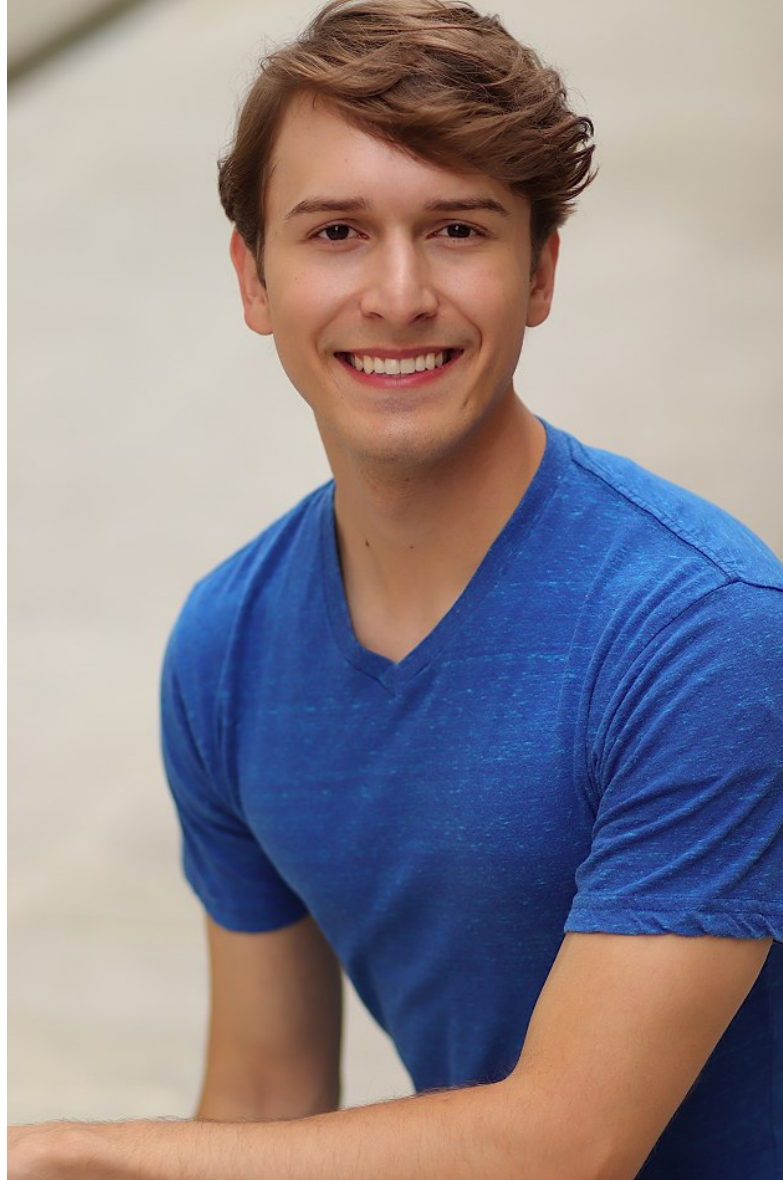

MATTHEW H

Height 6'0" Waist 31" Inseam 32" Collar 14.5" Sleeve 35" Suit 38" Suit Length R Shoe 9.5 US Hair Brown Eyes Brown

MATTHEW H

Height 6'0" Waist 31" Inseam 32" Collar 14.5" Sleeve 35" Suit 38" Suit Length R Shoe 9.5 US Hair Brown Eyes Brown

MATTHEW H

Height 6'0" Waist 31" Inseam 32" Collar 14.5" Sleeve 35" Suit 38" Suit Length R Shoe 9.5 US Hair Brown Eyes Brown