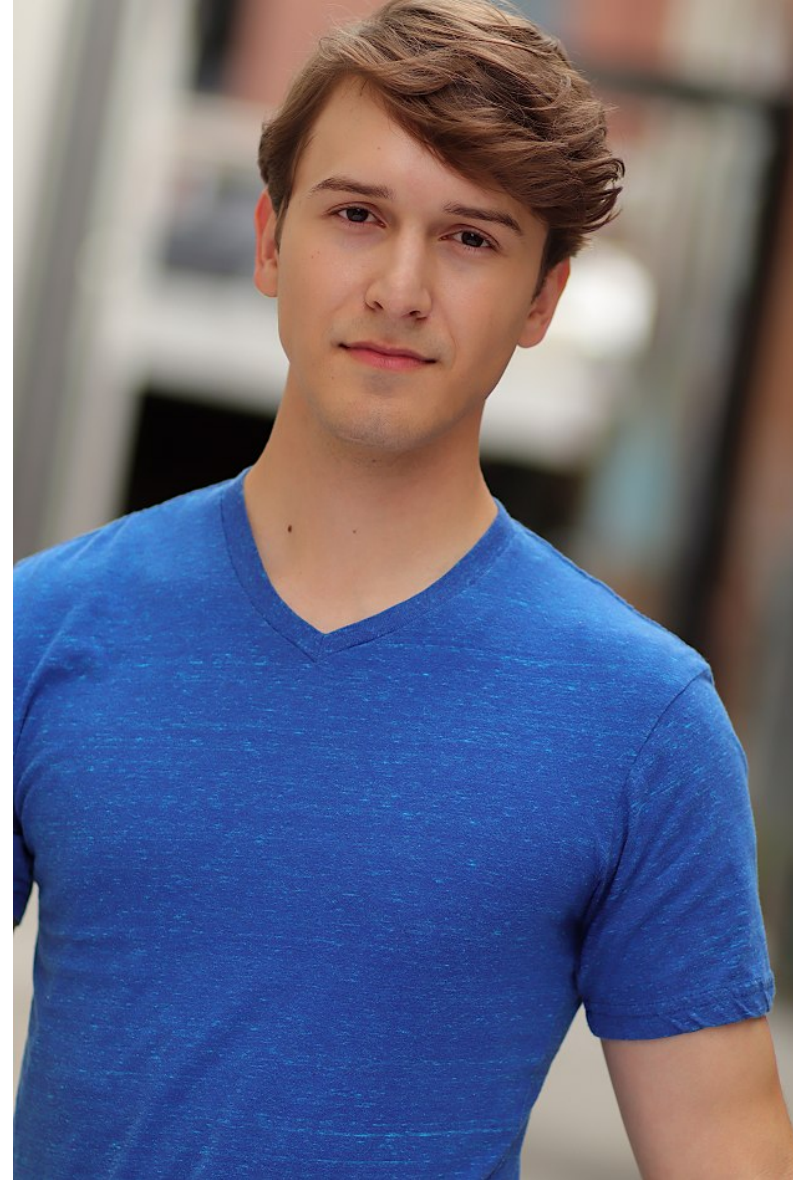

MATTHEW H

Height 6'0" Waist 31" Inseam 32" Collar 14.5" Sleeve 35" Suit 38" Suit Length R Shoe 9.5 US Hair Brown Eyes Brown

MATTHEW H

Height 6'0" Waist 31" Inseam 32" Collar 14.5" Sleeve 35" Suit 38" Suit Length R Shoe 9.5 US Hair Brown Eyes Brown

MATTHEW H

Height 6'0" Waist 31" Inseam 32" Collar 14.5" Sleeve 35" Suit 38" Suit Length R Shoe 9.5 US Hair Brown Eyes Brown