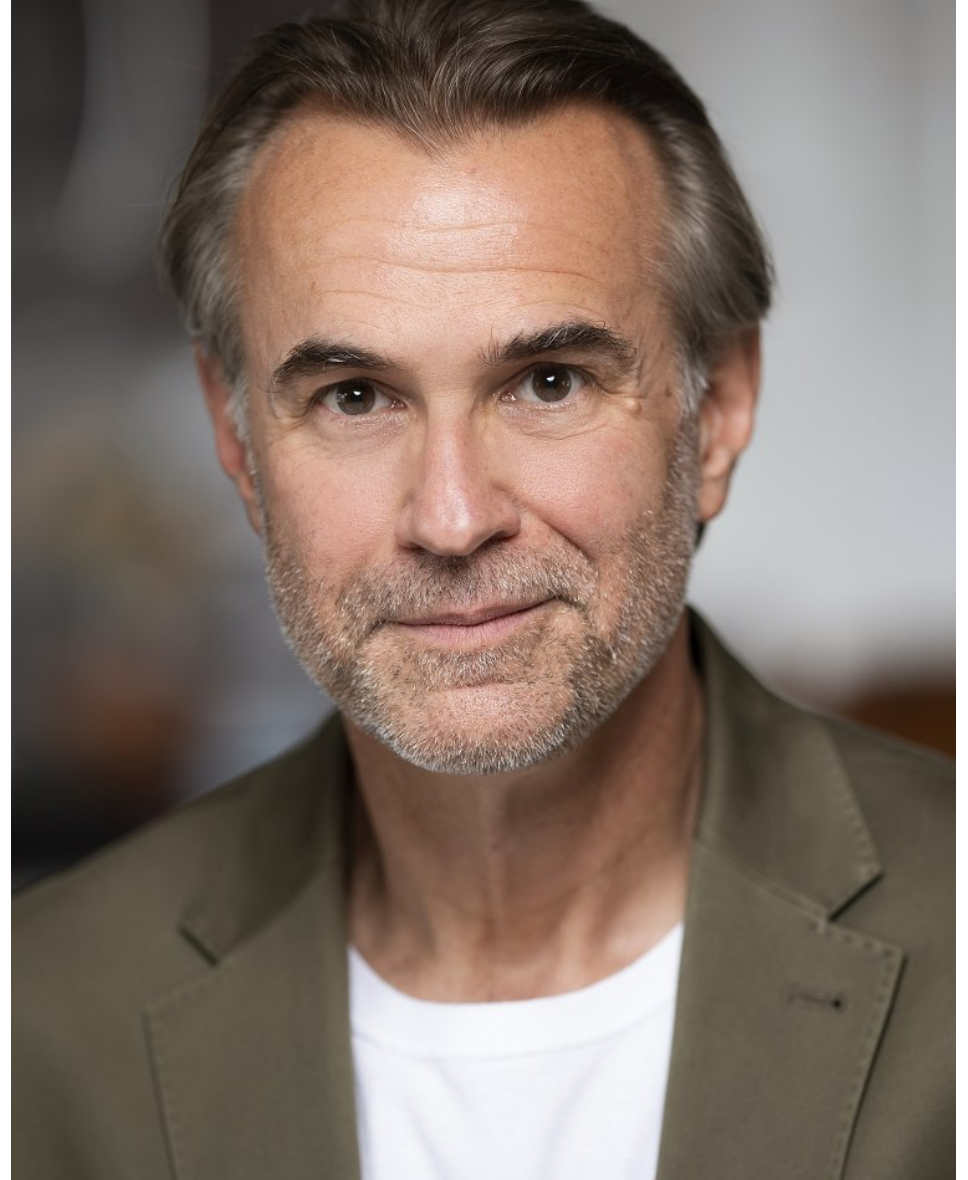

STEVE S

Height 6'0" Waist 32" Inseam 33" Collar 16.5" Sleeve 33" Suit 42" Suit Length R Shoe 9.5 US Hair Salt and Pepper Eyes Brown

STEVE S

Height 6'0" Waist 32" Inseam 33" Collar 16.5" Sleeve 33" Suit 42" Suit Length R Shoe 9.5 US Hair Salt and Pepper Eyes Brown

STEVE S

Height 6'0" Waist 32" Inseam 33" Collar 16.5" Sleeve 33" Suit 42" Suit Length R Shoe 9.5 US Hair Salt and Pepper Eyes Brown