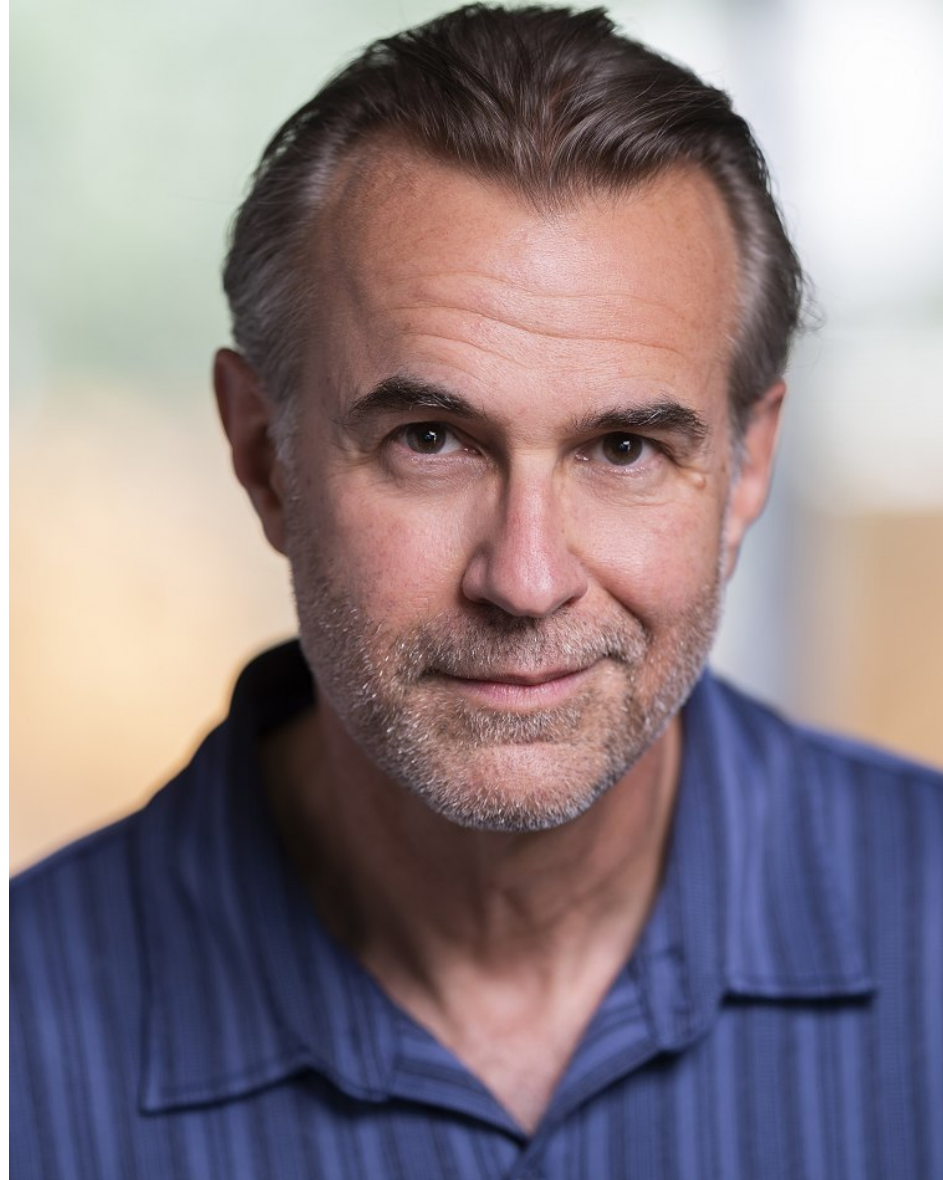

STEVE S

Height 6'0" Waist 32" Inseam 33" Collar 16.5" Sleeve 33" Suit 42" Suit Length R Shoe 9.5 US Hair Salt and Pepper Eyes Brown

STEVE S

Height 6'0" Waist 32" Inseam 33" Collar 16.5" Sleeve 33" Suit 42" Suit Length R Shoe 9.5 US Hair Salt and Pepper Eyes Brown

STEVE S

Height 6'0" Waist 32" Inseam 33" Collar 16.5" Sleeve 33" Suit 42" Suit Length R Shoe 9.5 US Hair Salt and Pepper Eyes Brown