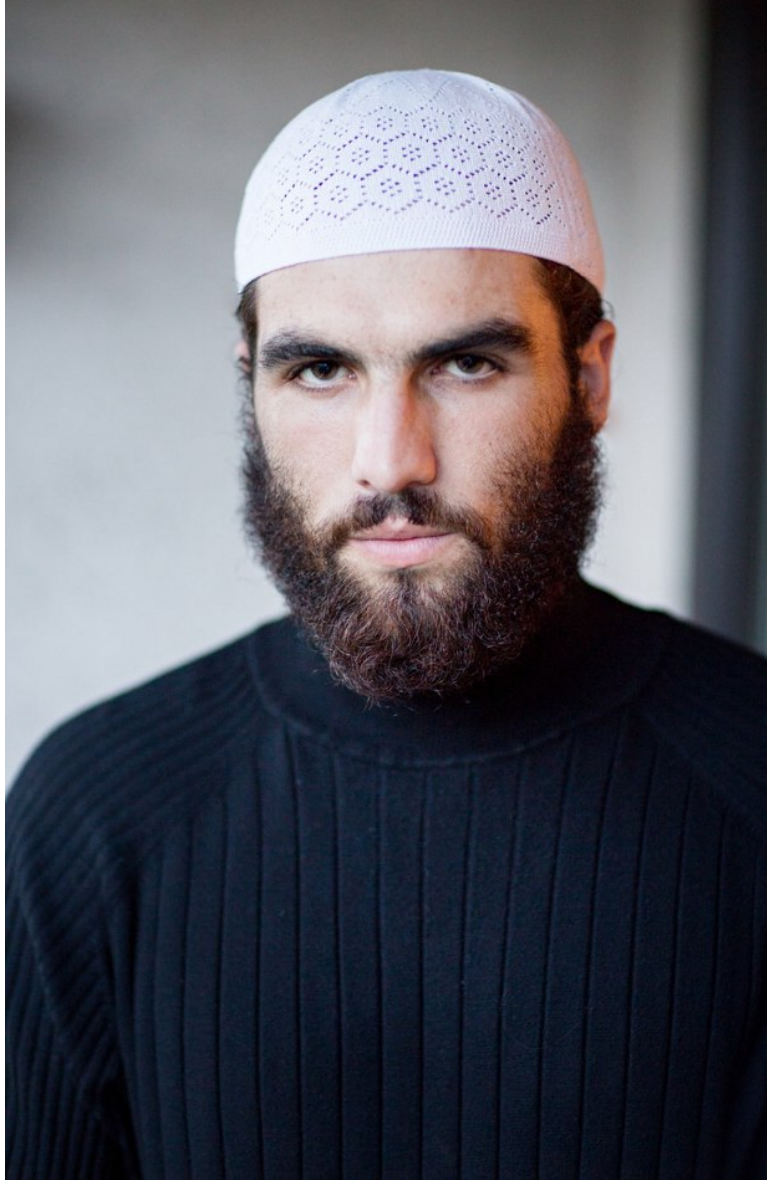

ALEX B

Height 5'11" Waist 33" Suit 42" Suit Length L Shoe 11 US Hair Dark Brown Eyes Hazel

ALEX B

Height 5'11" Waist 33" Suit 42" Suit Length L Shoe 11 US Hair Dark Brown Eyes Hazel

ALEX B

Height 5'11" Waist 33" Suit 42" Suit Length L Shoe 11 US Hair Dark Brown Eyes Hazel

ALEX BENTLEY

ALEX B

Height 5'11" Waist 33" Suit 42" Suit Length L Shoe 11 US Hair Dark Brown Eyes Hazel