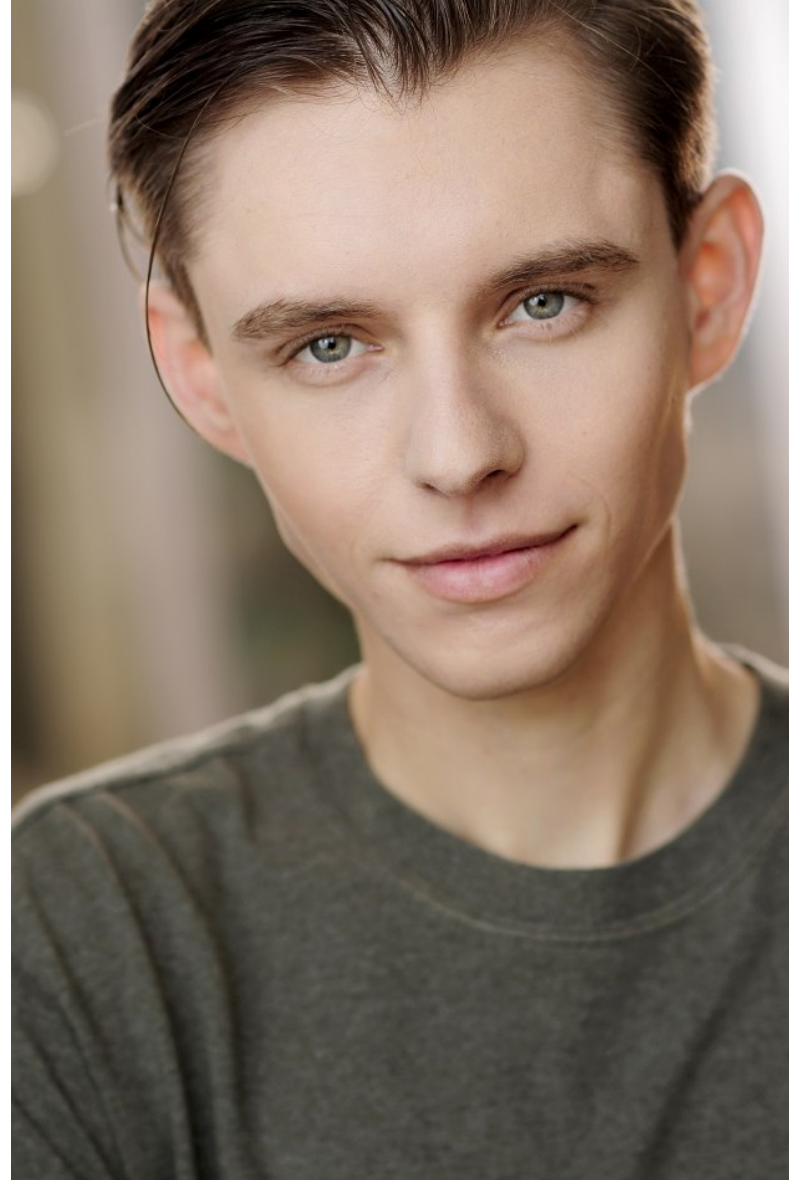

BROCK R

Height 6'1" Waist 29" Inseam 34" Collar 12.5" Sleeve 30" Suit 35" Suit Length R Shoe 7 US Hair Brown Eyes Blue

BROCK R

Height 6'1" Waist 29" Inseam 34" Collar 12.5" Sleeve 30" Suit 35" Suit Length R Shoe 7 US Hair Brown Eyes Blue

BROCK R

Height 6'1" Waist 29" Inseam 34" Collar 12.5" Sleeve 30" Suit 35" Suit Length R Shoe 7 US Hair Brown Eyes Blue