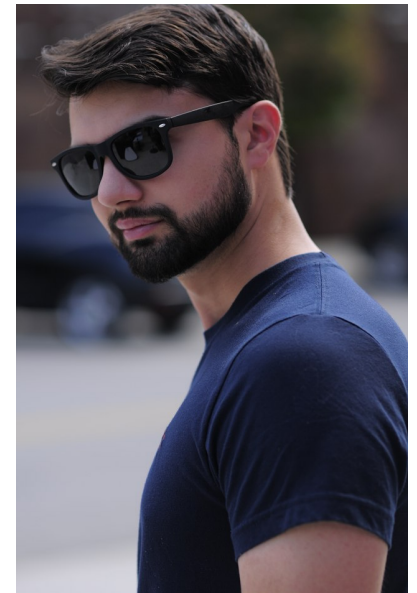

DOUGLAS M

Height 6'1" Waist 31" Inseam 32" Collar 16" Sleeve 33" Suit 39" Suit
Length L Shoe 12 US Hair Brown Eyes Brown

Linda Layman
agency

1831 E 71st St, Tulsa, OK 74136 Tulsa
Tel: 918-744-0888 | Email: info@lindalaymanagency.com