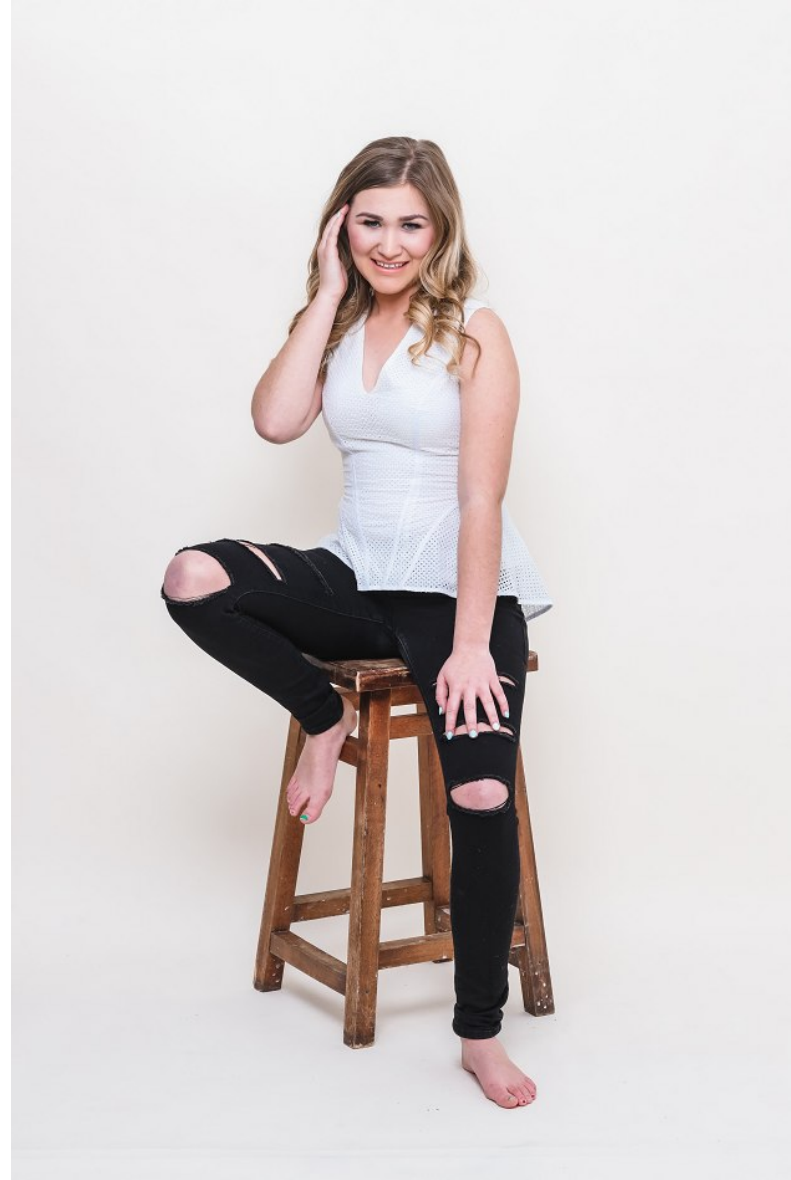

DELIA B

Height 5'7" Bust 34" Waist 27" Dress 4 US Shoe 6.5 US Hair Blonde Eyes Blue

DELIA B

Height 5'7" Bust 34" Waist 27" Dress 4 US Shoe 6.5 US Hair Blonde Eyes Blue

DELIA B

Height 5'7" Bust 34" Waist 27" Dress 4 US Shoe 6.5 US Hair Blonde Eyes Blue

DELIA B

Height 5'7" Bust 34" Waist 27" Dress 4 US Shoe 6.5 US Hair Blonde Eyes Blue

DELIA B

Height 5'7" Bust 34" Waist 27" Dress 4 US Shoe 6.5 US Hair Blonde Eyes Blue