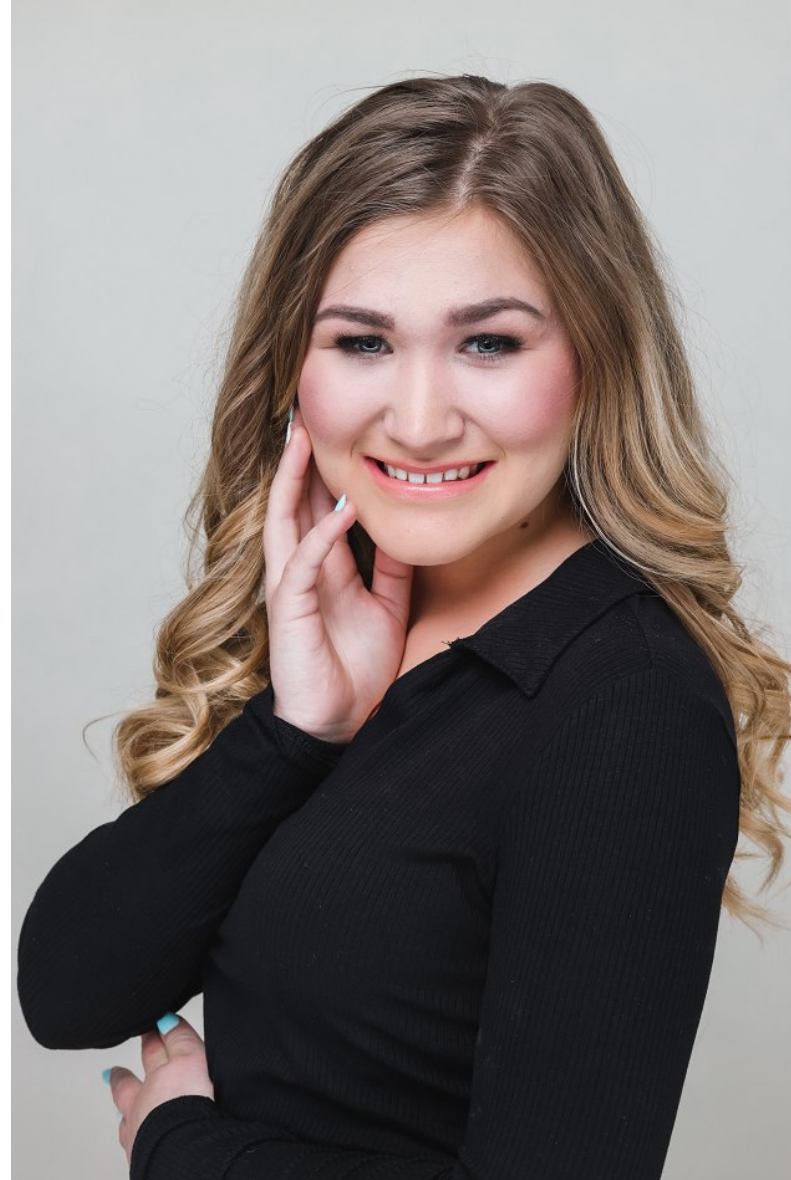

DELIA B

Height 5'7" Bust 34" Waist 27" Dress 4 US Shoe 6.5 US Hair Blonde Eyes Blue

DELIA B

Height 5'7" Bust 34" Waist 27" Dress 4 US Shoe 6.5 US Hair Blonde Eyes Blue

DELIA B

Height 5'7" Bust 34" Waist 27" Dress 4 US Shoe 6.5 US Hair Blonde Eyes Blue

DELIA B

Height 5'7" Bust 34" Waist 27" Dress 4 US Shoe 6.5 US Hair Blonde Eyes Blue

DELIA B

Height 5'7" Bust 34" Waist 27" Dress 4 US Shoe 6.5 US Hair Blonde Eyes Blue