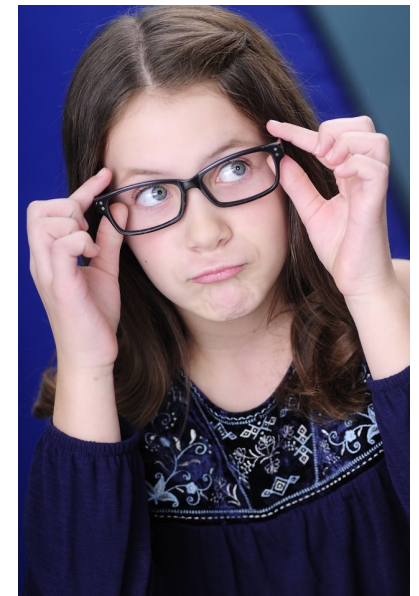

MADISON G

Height 5'3" Dress 6 US Shoe 9 US Hair Brown Eyes Blue

Linda Layman
agency

1831 E 71st St, Tulsa, OK 74136 Tulsa
Tel: 918-744-0888 | Email: info@lindalaymanagency.com