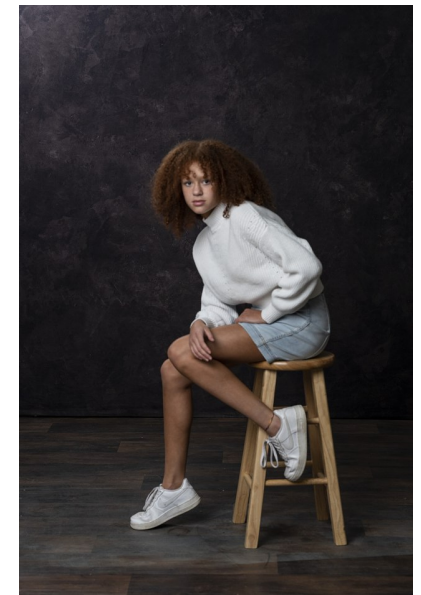

NARIAH M

Height 5'4" Dress 0-2 US Shoe 7.5 US Size 12 - 14 Hair Red Eyes Green

Linda Layman
agency

1831 E 71st St, Tulsa, OK 74136 Tulsa
Tel: 918-744-0888 | Email: info@lindalaymanagency.com