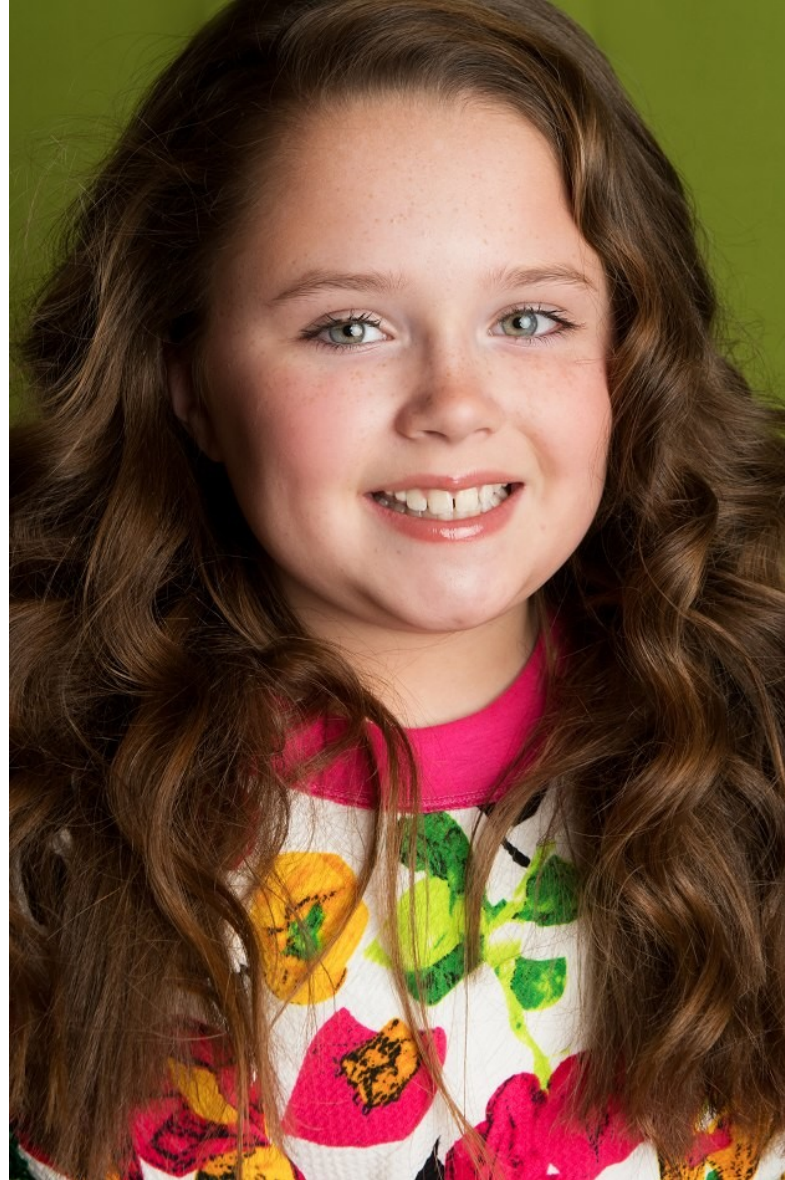

EMMA A

Height 3'10" Shoe 12 US (kids) Size 7 Hair Light Brown Eyes Blue/Grey

EMMA A

Height 3'10" Shoe 12 US (kids) Size 7 Hair Light Brown Eyes Blue/Grey

EMMA A

Height 3'10" Shoe 12 US (kids) Size 7 Hair Light Brown Eyes Blue/Grey