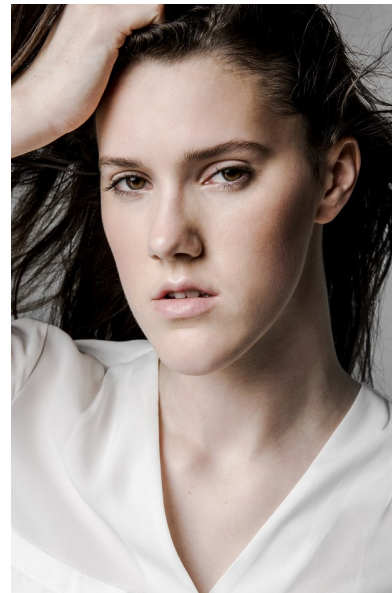

ANNE C

Height 5'10.5" Bust 31" Waist 25" Hips 35" Dress 0-2 US Shoe 7 US  
Hair Brown Eyes Brown

*Linda Layman*  
agency

1831 E 71st St, Tulsa, OK 74136 Tulsa  
Tel: 918-744-0888 | Email: [info@lindalaymanagency.com](mailto:info@lindalaymanagency.com)