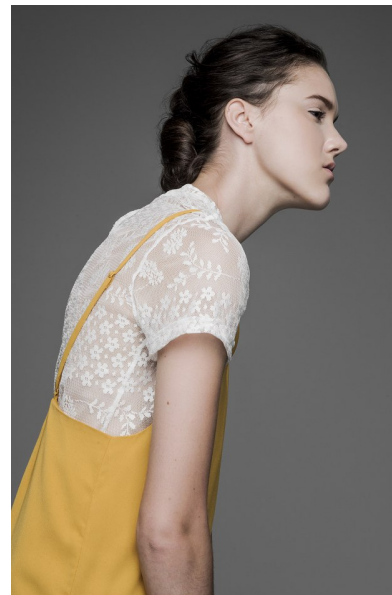

ANNE C

Height 5'10.5" Bust 31" Waist 25" Hips 35" Dress 0-2 US Shoe 7 US  
Hair Brown Eyes Brown

*Linda Layman*  
agency

1831 E 71st St, Tulsa, OK 74136 Tulsa  
Tel: 918-744-0888 | Email: [info@lindalaymanagency.com](mailto:info@lindalaymanagency.com)