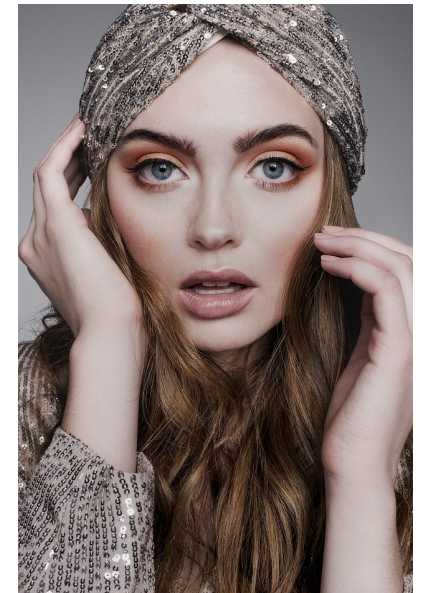

LANI R

Height 5'9" Bust 31.5" Waist 25" Hips 35.5" Dress 2 US Shoe 9 US
Hair Light Brown Eyes Blue

Linda Layman
agency

1831 E 71st St, Tulsa, OK 74136 Tulsa
Tel: 918-744-0888 | Email: info@lindalaymanagency.com