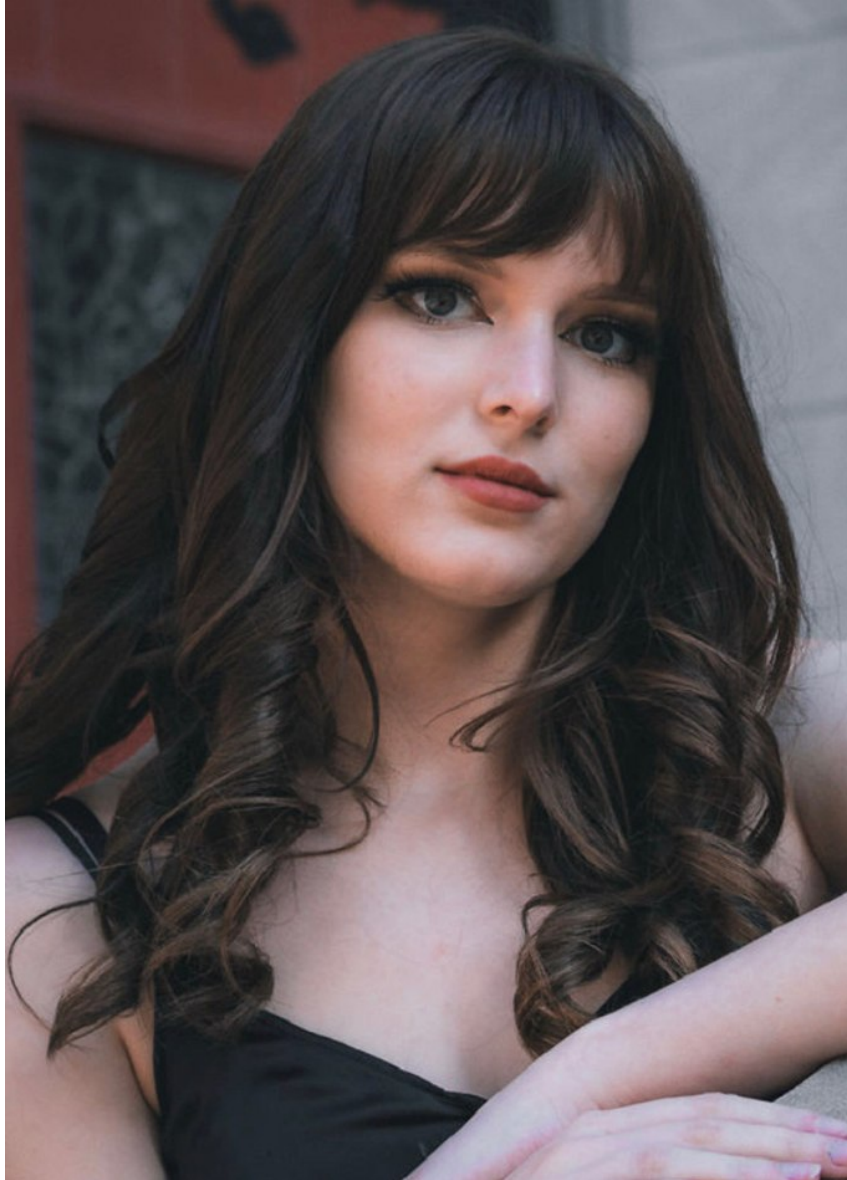

BELLE M

Height 5'8" Bust 34" Waist 26" Hips 34" Dress 0-2 US Shoe 8.5 US Hair Brown Eyes Grey

BELLE M

Height 5'8" Bust 34" Waist 26" Hips 34" Dress 0-2 US Shoe 8.5 US Hair Brown Eyes Grey

BELLE M

Height 5'8" Bust 34" Waist 26" Hips 34" Dress 0-2 US Shoe 8.5 US Hair Brown Eyes Grey

BELLE M

Height 5'8" Bust 34" Waist 26" Hips 34" Dress 0-2 US Shoe 8.5 US Hair Brown Eyes Grey