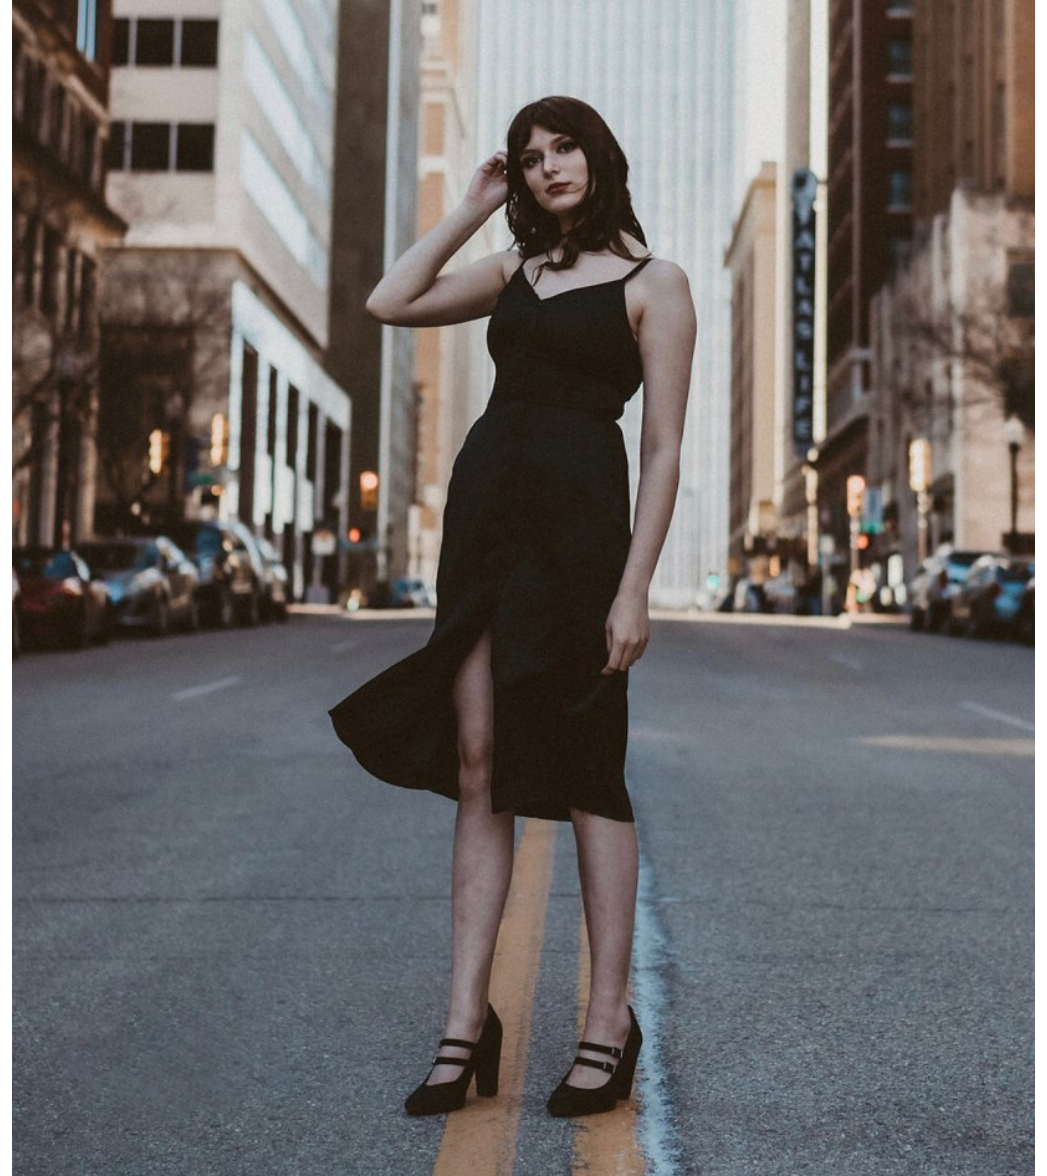

BELLE M

Height 5'8" Bust 34" Waist 26" Hips 34" Dress 0-2 US Shoe 8.5 US Hair Brown Eyes Grey

BELLE M

Height 5'8" Bust 34" Waist 26" Hips 34" Dress 0-2 US Shoe 8.5 US Hair Brown Eyes Grey

BELLE M

Height 5'8" Bust 34" Waist 26" Hips 34" Dress 0-2 US Shoe 8.5 US Hair Brown Eyes Grey

BELLE M

Height 5'8" Bust 34" Waist 26" Hips 34" Dress 0-2 US Shoe 8.5 US Hair Brown Eyes Grey