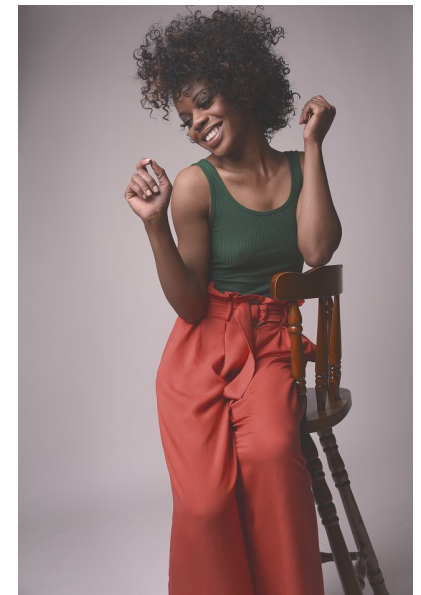

KARINA T

Height 5'8" Bust 34" A Waist 27" Hips 37" Dress 2 US Shoe 9 US
Hair Brown Eyes Brown

Linda Layman
agency

1831 E 71st St, Tulsa, OK 74136 Tulsa
Tel: 918-744-0888 | Email: info@lindalaymanagency.com