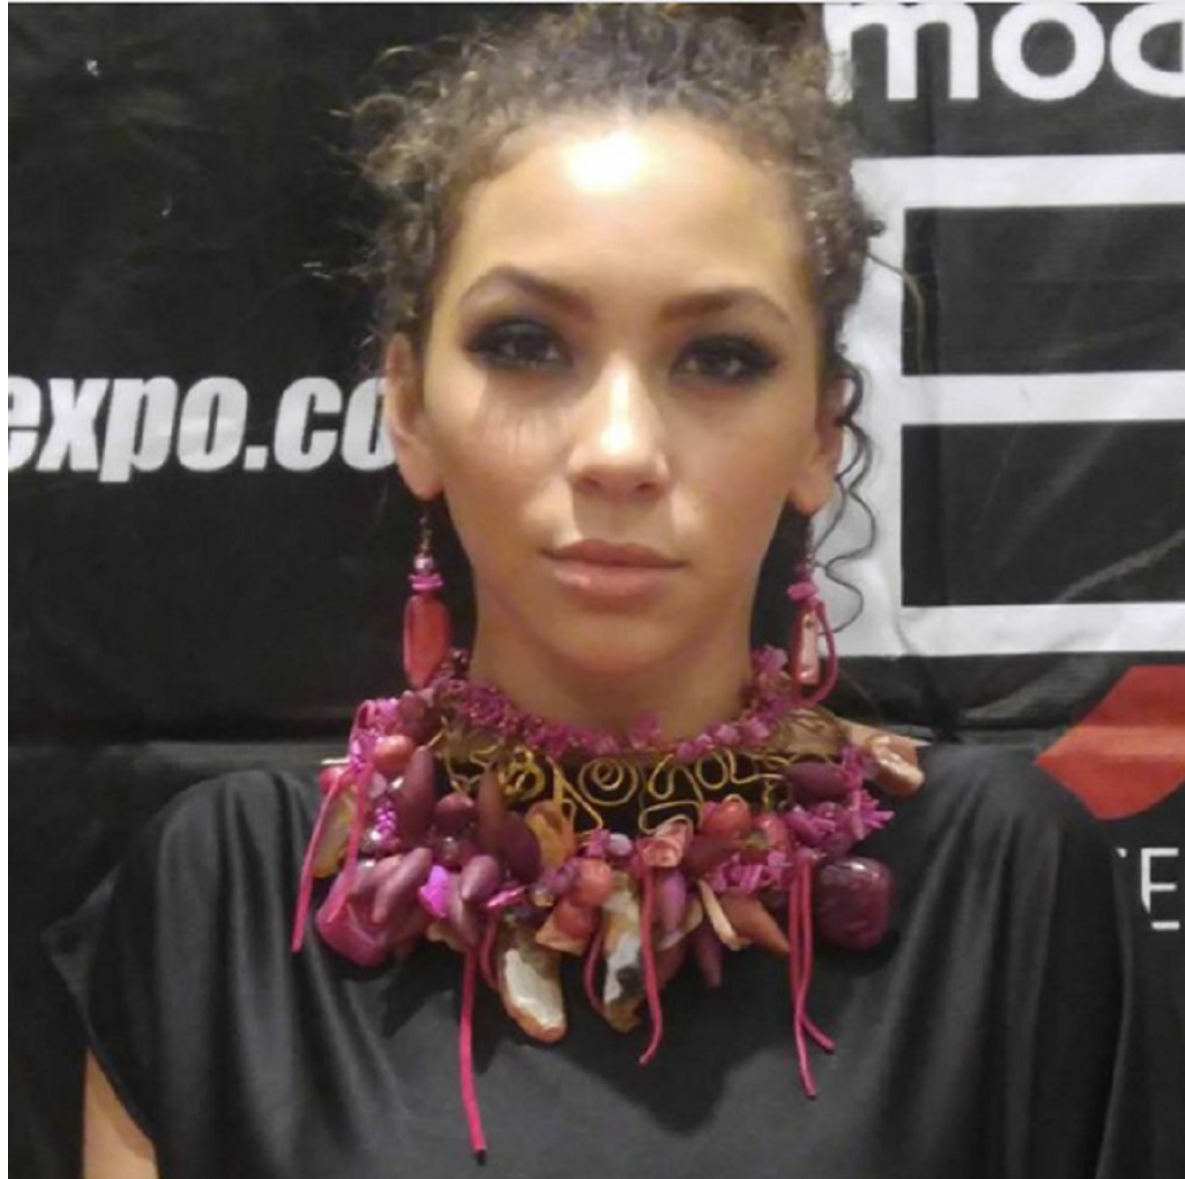

TIERNEY J

Height 6'0" Bust 33" Waist 28.5" Hips 35" Dress 2 US Shoe 9.5 US Hair Brown Eyes Brown

TIERNEY J

Height 6'0" Bust 33" Waist 28.5" Hips 35" Dress 2 US Shoe 9.5 US Hair Brown Eyes Brown

TIERNEY J

Height 6'0" Bust 33" Waist 28.5" Hips 35" Dress 2 US Shoe 9.5 US Hair Brown Eyes Brown

TIERNEY J

Height 6'0" Bust 33" Waist 28.5" Hips 35" Dress 2 US Shoe 9.5 US Hair Brown Eyes Brown