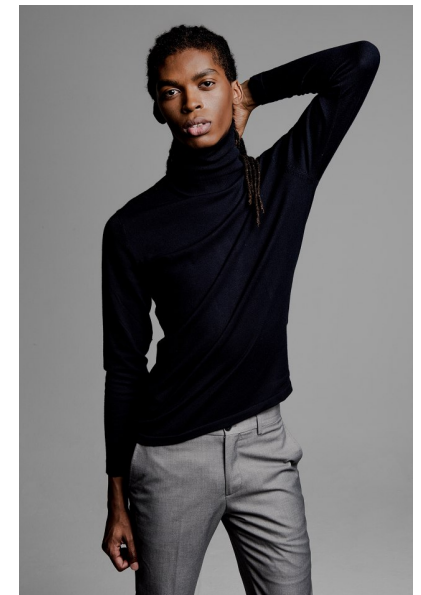

JAELIN W

Height 6'3" Waist 30" Inseam 33.5" Collar 15" Sleeve 30" Suit 38" Suit Length L Shoe 11.5 US Hair Dark Brown Eyes Brown

Linda Layman agency

1831 E 71st St, Tulsa, OK 74136 Tulsa
Tel: 918-744-0888 | Email: info@lindalaymanagency.com