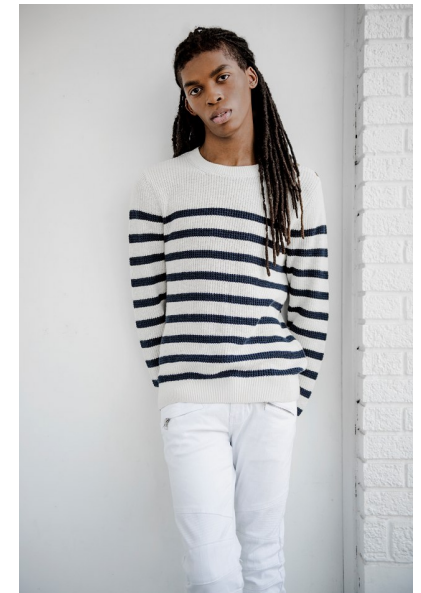

JAELIN W

Height 6'3" Waist 30" Inseam 33.5" Collar 15" Sleeve 30" Suit 38" Suit Length L Shoe 11.5 US Hair Dark Brown Eyes Brown

Linda Layman agency

1831 E 71st St, Tulsa, OK 74136 Tulsa
Tel: 918-744-0888 | Email: info@lindalaymanagency.com