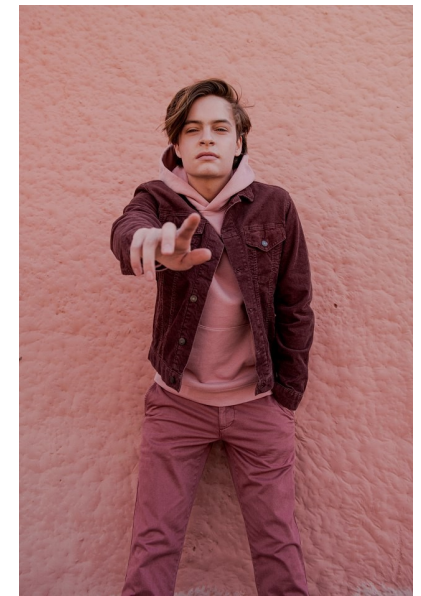

SAM S

Height 6'1" Waist 30" Inseam 32.5" Collar 15.5" Sleeve 34" Suit 38" Suit
Length R Shoe 11 US Hair Brown Eyes Blue

Linda Layman
agency

1831 E 71st St, Tulsa, OK 74136 Tulsa
Tel: 918-744-0888 | Email: info@lindalaymanagency.com