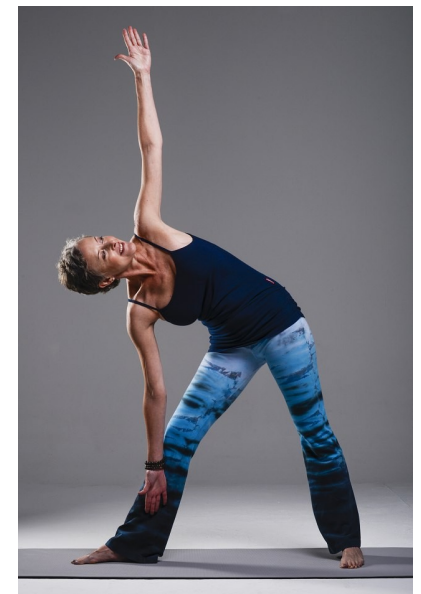

ANN M

Height 5'7" Bust 36" Waist 27" Hips 35" Dress 4-6 US Shoe 7.5 US  
Hair Silver Eyes Blue

*Linda Layman*  
agency

1831 E 71st St, Tulsa, OK 74136 Tulsa  
Tel: 918-744-0888 | Email: [info@lindalaymanagency.com](mailto:info@lindalaymanagency.com)