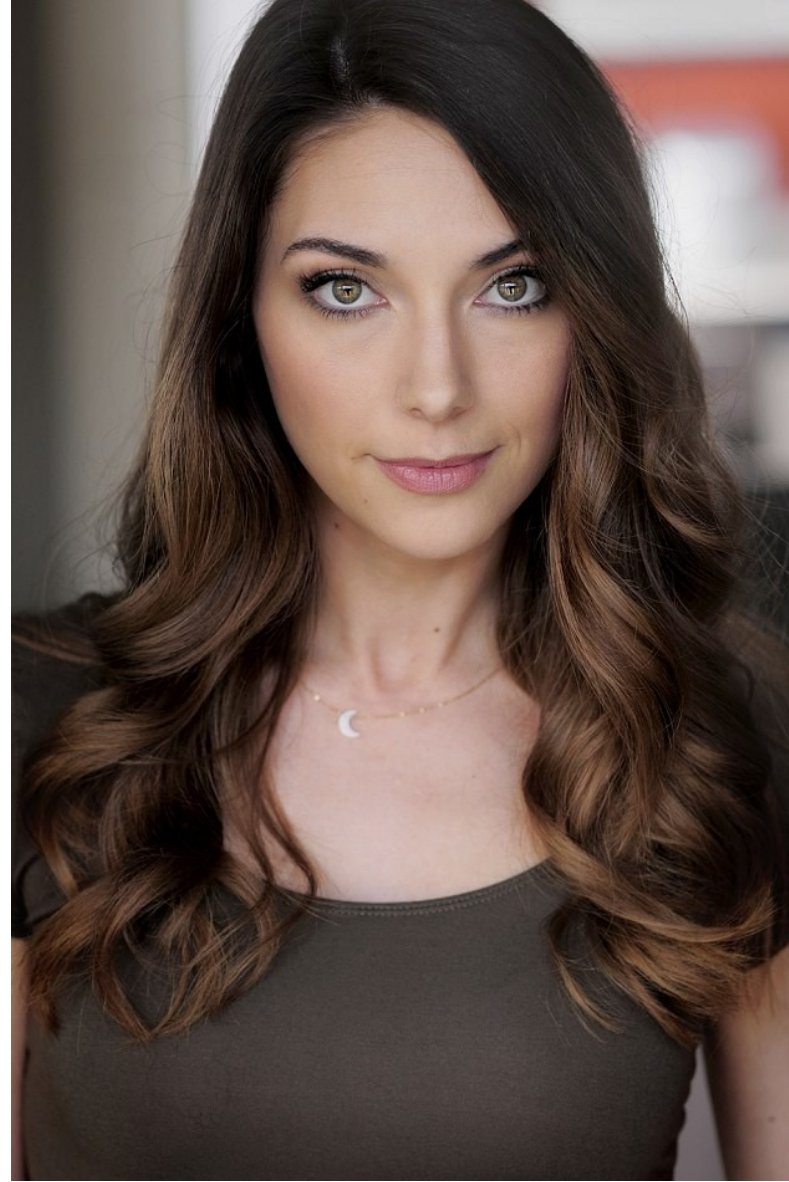

**KELSEY C**

Height 5'4" Bust 32" Waist 26" Hips 33" Dress 0-2 US Shoe 6 US Hair Brown Eyes Hazel

**KELSEY C**

Height 5'4" Bust 32" Waist 26" Hips 33" Dress 0-2 US Shoe 6 US Hair Brown Eyes Hazel

KELSEY C

Height 5'4" Bust 32" Waist 26" Hips 33" Dress 0-2 US Shoe 6 US Hair Brown Eyes Hazel