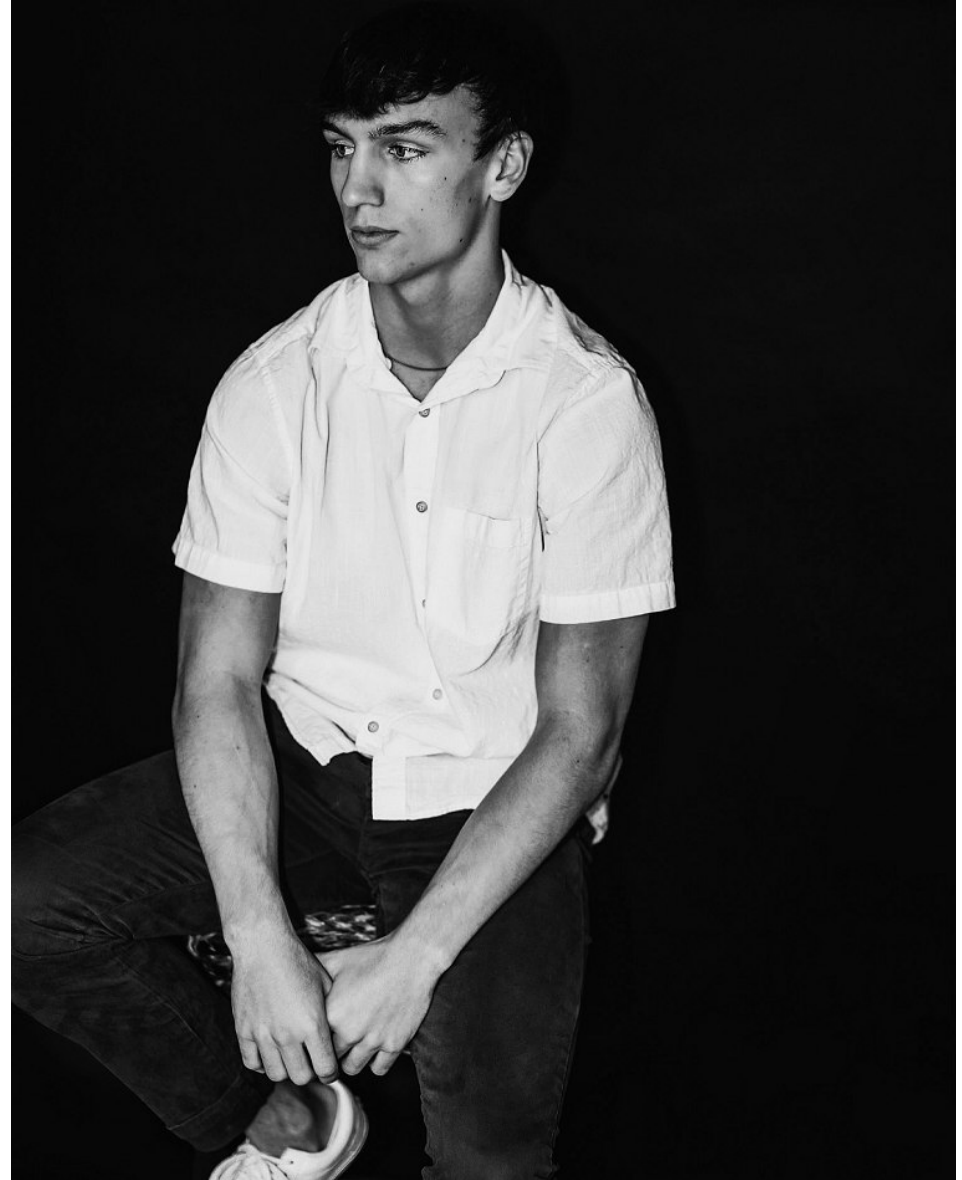

SETH R

Height 5'10" Waist 31" Inseam 30" Collar 16" Sleeve 31" Suit 40" Suit Length R Shoe 10.5 US Hair Dirty Blonde Eyes Blue

SETH R

Height 5'10" Waist 31" Inseam 30" Collar 16" Sleeve 31" Suit 40" Suit Length R Shoe 10.5 US Hair Dirty Blonde Eyes Blue